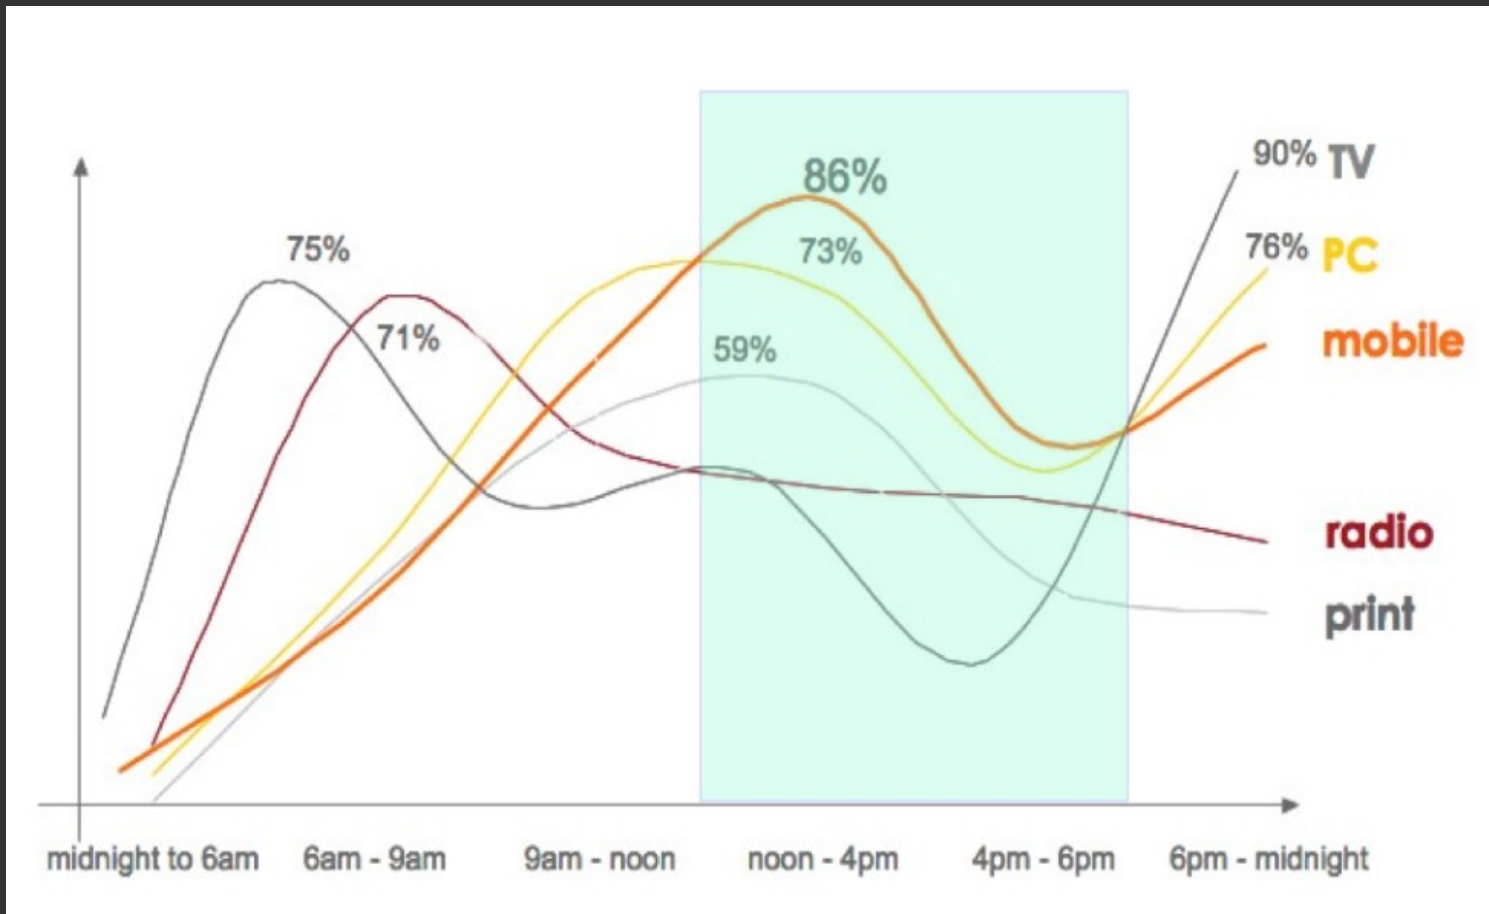

(AR) Hype – Why?